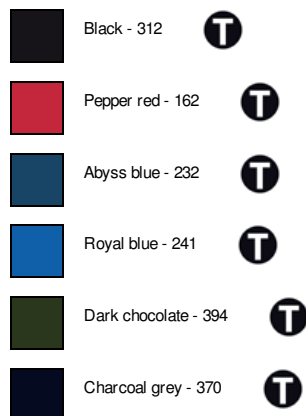

8000 mm coated waterproof + 1000 gsm/24 hours breathable

STYLE : FEMININE & SPORTY

2 zipped side pockets

1 zipped chest pocket

Waist adjustable drawstring

Adjustable cuffs with Velcro® tab

SBS zips

SIZES

	S	M	L	XL	XXL
A/B	64/47	66/50	68/53	70/56	72/59

PACKING :

weight/box: 8,7 kg
size/box: 60 x 40 x 21 cm

COLORS : 8

UNIVERSES : Essentials, Outdoor