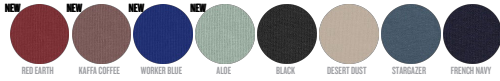

Combo options

WHITES

WHITE

COLORS

ESSENTIAL

HEATHERS

HEATHER GREY

Shell : Felpa non garzata , 100% Cotton - Organic Carded , Dry Handfeel , 400 GSM